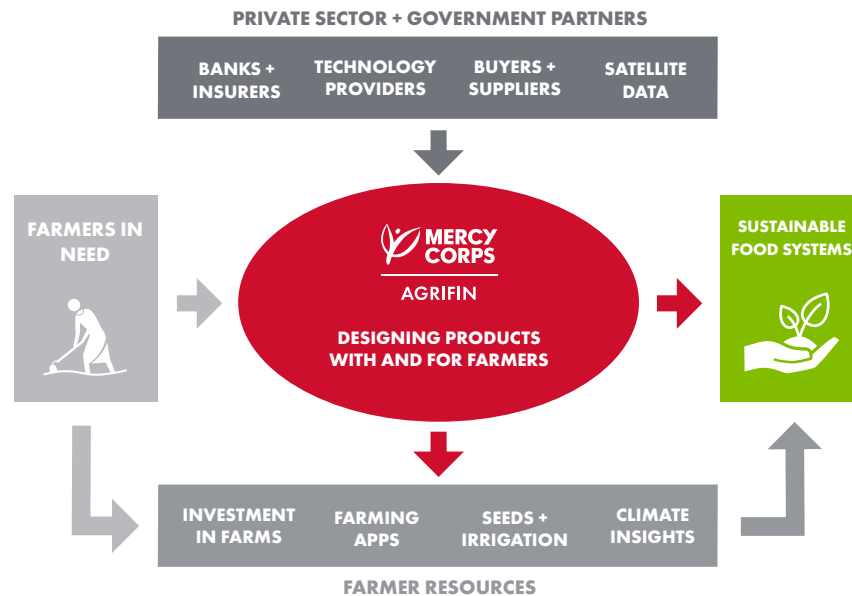

AGRIFIN IS AN INNOVATION CATALYST LEVERAGING A POWERFUL NETWORK OF PARTNERS.

YOUR SUPPORT CAN TAKE OUR IMPACT FURTHER.

$5 MILLION TRANSFORMS LIVES	$10 MILLION TRANSFORMS NATIONS
Your gift expands AgriFin in existing countries to uplift the world's most vulnerable populations. - Scale-up impact with NASA insights in an AgriFin country, including Kenya, Nigeria, Ethiopia, Tanzania, Zambia, Uganda, Zimbabwe, and Indonesia - Deepen focused efforts with key groups like women and youth, or strengthen key interventions like irrigation, climate change learning and harvest-loss recovery	Your gift powers the full spectrum of AgriFin services in an entire country for up to 4 years. - Introduce AgriFin's powerful suite of services and NASA insights to farmers in existing and new countries like Rwanda, Nepal, Colombia, Ghana, India, and Myanmar - Accelerate breakthrough technology innovation by expanding the product development, partnerships and education small-scale farmers need to practice climate-smart agriculture

Farmers can't change the weather – but they can change how they prepare for it. And that could change everything.

Learn more at mercycorpsagrifin.org or contact our team: _____

Mary Stata
Managing Director, Foundation Partnerships
mstata@mercycorps.org

Leesa Shrader
Program Director, AgriFin
lshrader@mercycorps.org

*NASA is critical to our efforts but does not directly receive funds as a technical Mercy Corps partner.